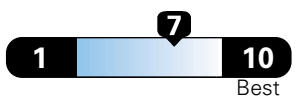

Smog Rating (tailpipe only)

This vehicle emits 427 grams CO2 per mile. The best emits 0 grams per mile (tailpipe only). Producing and distributing fuel also creates emissions; learn more at fuelconomy.gov.

Actual results will vary for many reasons, including driving conditions and how you drive and maintain your vehicle. The average new vehicle gets 27 MPG and cost $6,500 to fuel over 5 years. Cost estimates are based on 15,000 miles per year at $2.35 per gallon. MPGe is miles per gasoline gallon equivalent. Vehicle emissions are a significant cause of climate change and smog.

fuelconomy.gov

Calculate personalized estimates and compare vehicles